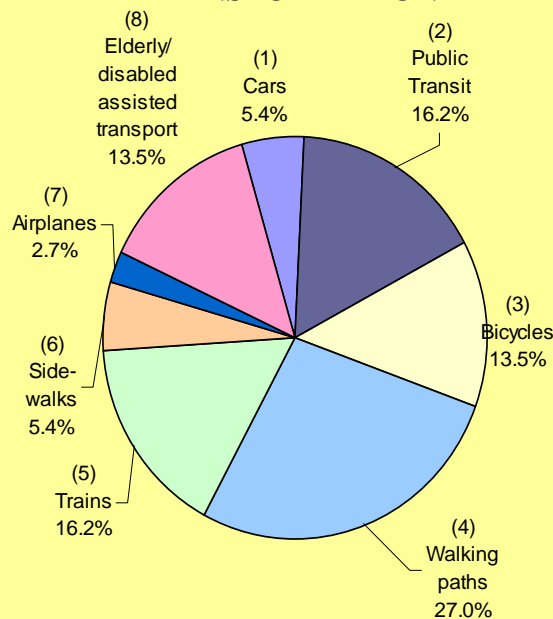

UVLSRPC Regional Plan: Your Regional Future Public Outreach Event

Planning and Zoning Conference – November 12, 2012

The Planning and Zoning Conference was held at the Common Man Restaurant in Claremont throughout the day on Monday November 12th. 37 people participated in at least one aspect of the opinion survey. City and Town volunteer planners from the UVLSRPC region who participated in the surveys were from Claremont, Enfield, Grantham, Lebanon, Lyme, Newbury, Springfield, and Unity.

VISUAL PREFERENCE SURVEY

The Visual Preference Survey gave the participant the opportunity to identify his or her personal preference on a range of topics related to land use and planning. There were four different categories: Transportation, Housing, Town Centers, and Landscapes. The participant would review eight (8) photos in each category and would select the three photos he or she preferred. The following results were tabulated from this event.

TRANSPORTATION

TOWN CENTERS

HOUSING

LANDSCAPE