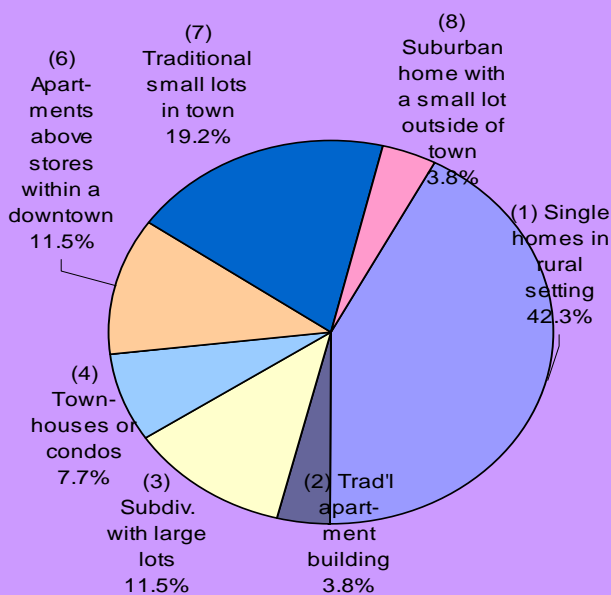

VISUAL PREFERENCE SURVEY

The Visual Preference Survey gave the participant the opportunity to identify his or her personal preference on a range of topics related to land use and planning. There were four different categories: Transportation, Housing, Town Centers, and Landscapes. The participant would review eight (8) photos in each category and would select the three photos he or she preferred. The following results were tabulated from this event.

TRANSPORTATION

TOWN CENTERS

HOUSING

LANDSCAPE