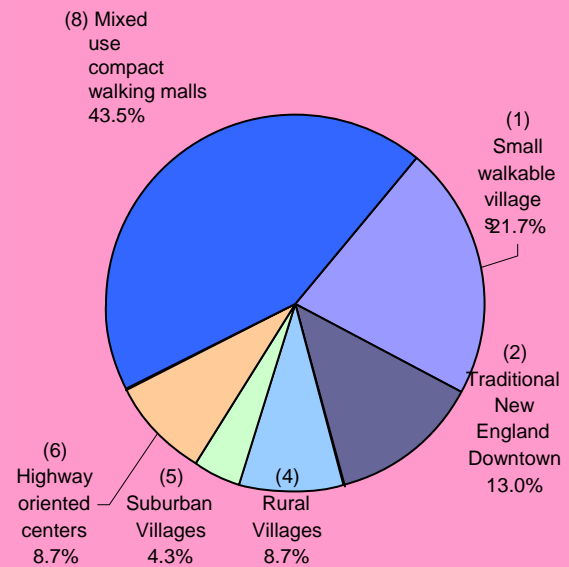

UVLSRPC Regional Plan: Your Regional Future Public Outreach Event

Planning and Zoning Conference – November 12, 2012

The Planning and Zoning Conference was held at the Common Man Restaurant in Claremont throughout the day on Monday November 12th. 37 people participated in at least one aspect of the opinion survey. City and Town volunteer planners from the UVLSRPC region who participated in the surveys were from Claremont, Enfield, Grantham, Lebanon, Lyme, Newbury, Springfield, and Unity.

VISUAL PREFERENCE SURVEY

The Visual Preference Survey gave the participant the opportunity to identify his or her personal preference on a range of topics related to land use and planning. There were four different categories: Transportation, Housing, Town Centers, and Landscapes. The participant would review eight (8) photos in each category and would select the three photos he or she preferred. The following results were tabulated from this event.

TRANSPORTATION

TOWN CENTERS

HOUSING

LANDSCAPE