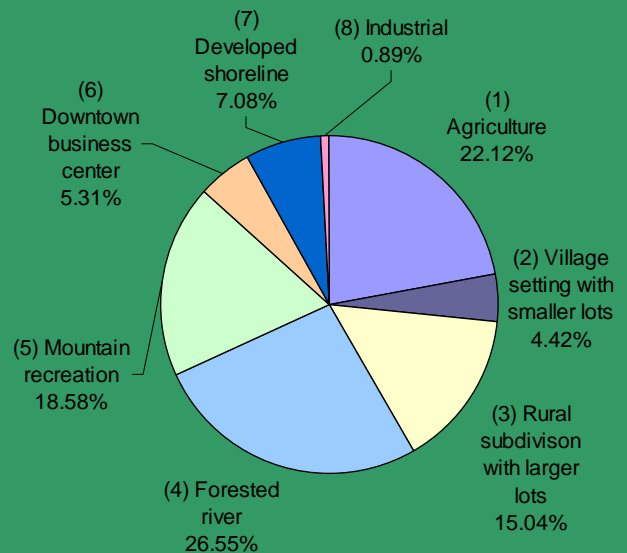

UVLSRPC Regional Plan: Your Regional Future

Public Outreach Event

Canaan Speedway – July 14, 2012

At the Canaan Speedway, we had 60 people participate in at least one of our two opinion surveys. Residents from the UVLSRPC region who participated in the surveys were from Canaan, Charlestown, Cornish, Claremont, Lebanon, Enfield, Plainfield, Grafton, Springfield, Newbury, and New London.

VISUAL PREFERENCE SURVEY

The Visual Preference Survey gave the participant the opportunity to identify his or her personal preference on a range of topics related to land use and planning. There were four different categories: Transportation, Housing, Town Centers, and Landscapes. The participant would review eight (8) photos in each category and would select the three photos he or she preferred. The following results were tabulated from the Canaan Speedway event.

TRANSPORTATION

TOWN CENTERS

HOUSING

LANDSCAPE