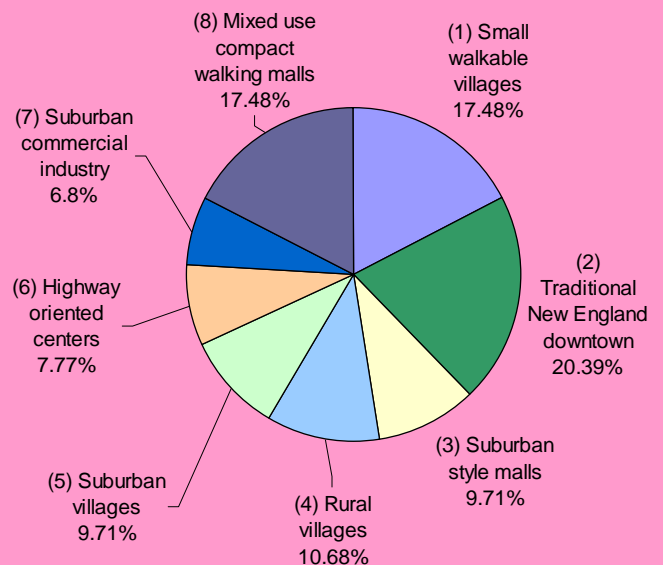

## Public Outreach Event

### Canaan Speedway – July 14, 2012

At the Canaan Speedway, we had 60 people participate in at least one of our two opinion surveys. Residents from the UVLSRPC region who participated in the surveys were from Canaan, Charlestown, Cornish, Claremont, Lebanon, Enfield, Plainfield, Grafton, Springfield, Newbury, and New London.

## VISUAL PREFERENCE SURVEY

The Visual Preference Survey gave the participant the opportunity to identify his or her personal preference on a range of topics related to land use and planning. There were four different categories: Transportation, Housing, Town Centers, and Landscapes. The participant would review eight (8) photos in each category and would select the three photos he or she preferred. The following results were tabulated from the Canaan Speedway event.

### TOWN CENTERS