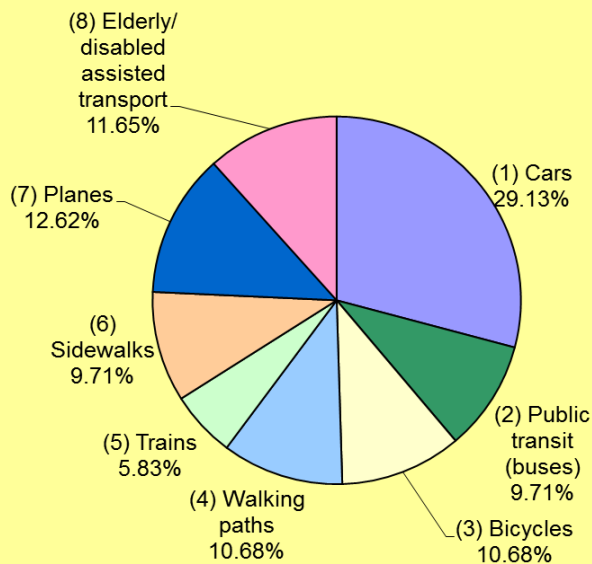

### Canaan Speedway – July 14, 2012

At the Canaan Speedway, we had 60 people participate in at least one of our two opinion surveys. Residents from the UVLSRPC region who participated in the surveys were from Canaan, Charlestown, Cornish, Claremont, Lebanon, Enfield, Plainfield, Grafton, Springfield, Newbury, and New London.

## VISUAL PREFERENCE SURVEY

The Visual Preference Survey gave the participant the opportunity to identify his or her personal preference on a range of topics related to land use and planning. There were four different categories: Transportation, Housing, Town Centers, and Landscapes. The participant would review eight (8) photos in each category and would select the three photos he or she preferred. The following results were tabulated from the Canaan Speedway event.

### TOWN CENTERS