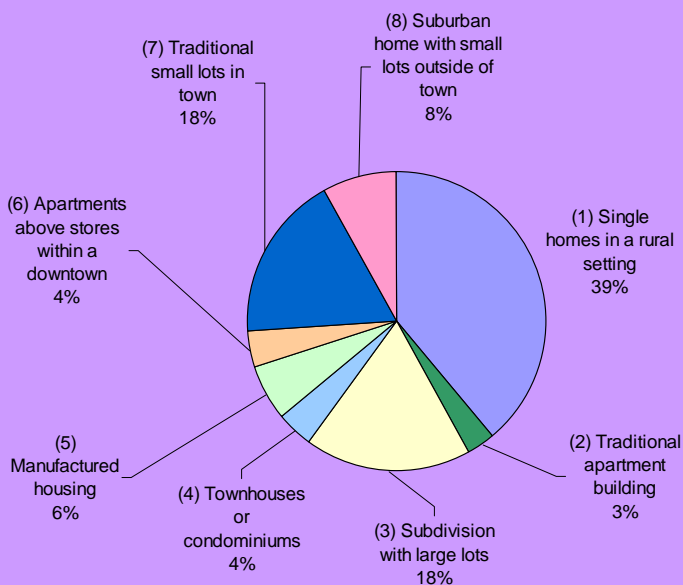

UVLSRPC Regional Plan: Your Regional Future

Public Outreach Event

Canaan Speedway – July 14, 2012

At the Canaan Speedway, we had 60 people participate in at least one of our two opinion surveys. Residents from the UVLSRPC region who participated in the surveys were from Canaan, Charlestown, Cornish, Claremont, Lebanon, Enfield, Plainfield, Grafton, Springfield, Newbury, and New London.

VISUAL PREFERENCE SURVEY

The Visual Preference Survey gave the participant the opportunity to identify his or her personal preference on a range of topics related to land use and planning. There were four different categories: Transportation, Housing, Town Centers, and Landscapes. The participant would review eight (8) photos in each category and would select the three photos he or she preferred. The following results were tabulated from the Canaan Speedway event.

TRANSPORTATION

TOWN CENTERS

HOUSING

LANDSCAPE